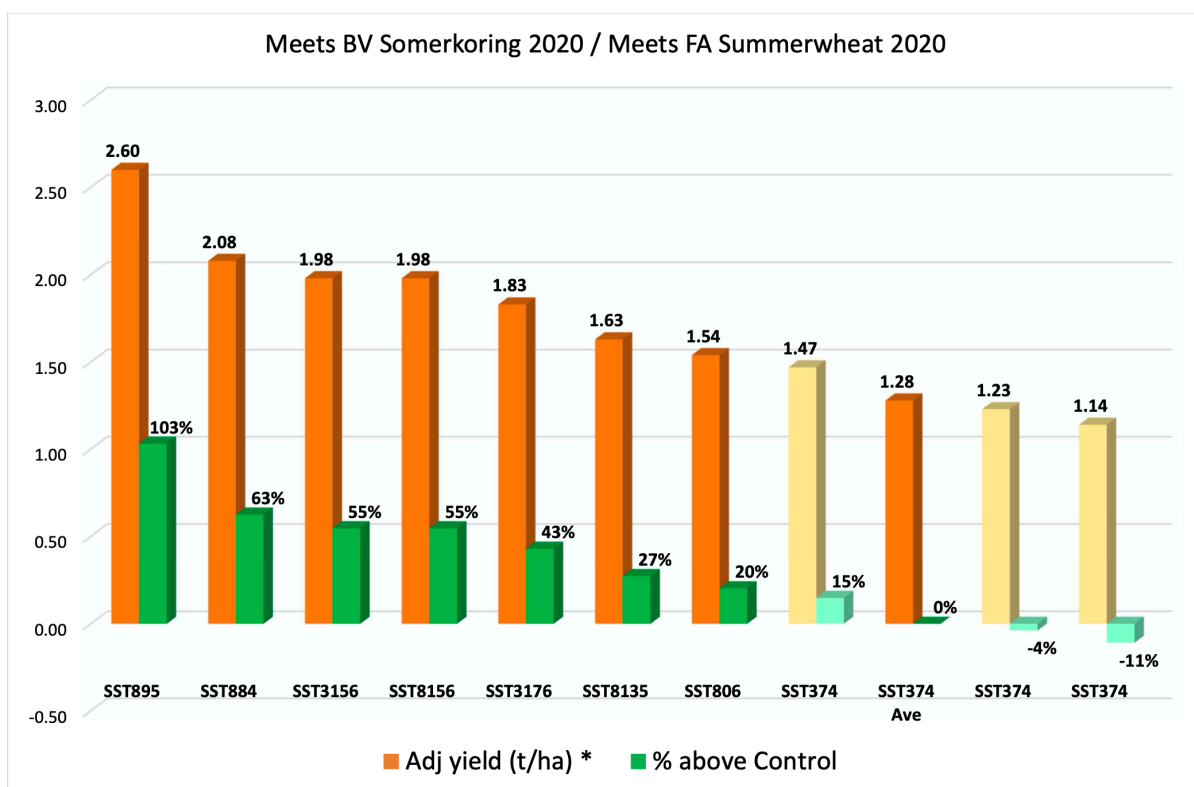

CULTIVAR TRIAL RESULTS

CROP: WHEAT – DRYLAND
TRIAL: MEETS BOEREVERENIGING STRIP TRIAL
AREA: BETHELEHEM
PLANT DATE: 6 November 2019

- Plantdatum/ Planting date: 6 Nov 2019
- Kontrole / Control : SST374
- Oesdatum / Harvest date: 10 Mar 2020
- Top presteerder: SST895 – 103% > kontrole gemiddeld / Top performer: SST895 – 103% > control average